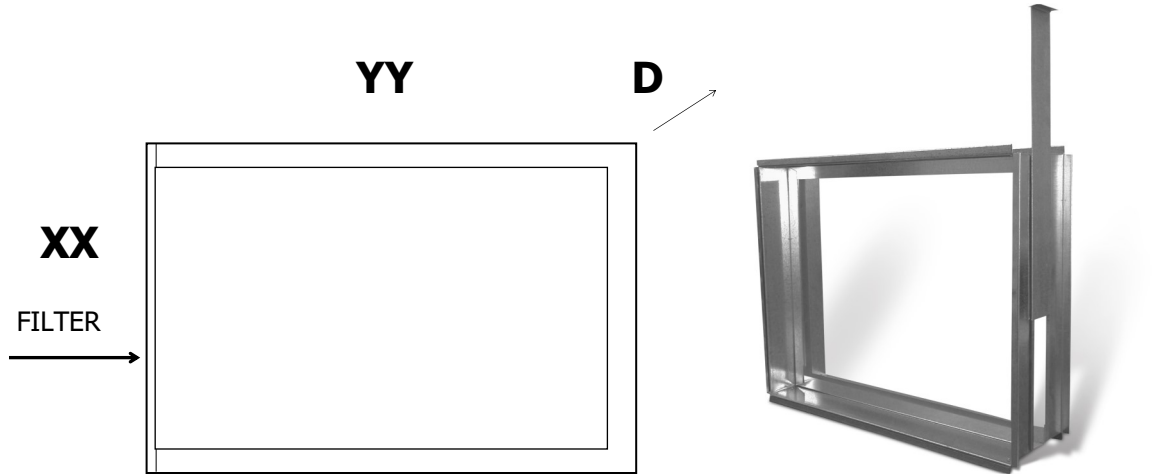

## FILTER FRAME BOX—CA74

Depth of Frame Box is 2" greater than largest filter thickness (5" Filter = 7" Wide Frame Box)

Filter Frame Box w/Standard Flanges and Optional Slide Door with 1" Wide Filter Slot

**Product Description:**

Galvanized Steel (26-24GA depending on size) ASTM A653  
 Riveted construction  
 Standard 1" Wide Filter with options for 2"-5" W filters

**Part Number Designation:**

**CA74xxyyza**

- Where
- xx = Filter Height (inches)
  - yy = Filter Length (inches)
  - z = Filter Width (1, 2, 3, 4, 5; Leave blank if = 1")
  - a = Optional configurations
    - S Snap-On Door
    - SL Slide Door
    - SW Swing Door
    - H Hinged Door (Note, depth must be at least 3")
    - M Magnetic Cover